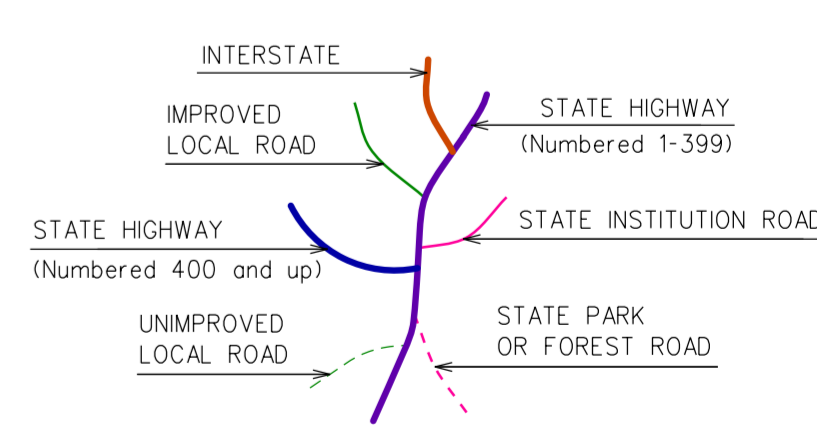

TOWN OF BERRILLIN

TOWN OF GLASTONBURY

CROMWELL

CONNECTICUT

PREPARED BY THE
CONNECTICUT DEPARTMENT OF TRANSPORTATION
IN COOPERATION WITH THE
U.S. DEPARTMENT OF TRANSPORTATION
FEDERAL HIGHWAY ADMINISTRATION

ACCEPTED AS OF DEC. 31, 2020