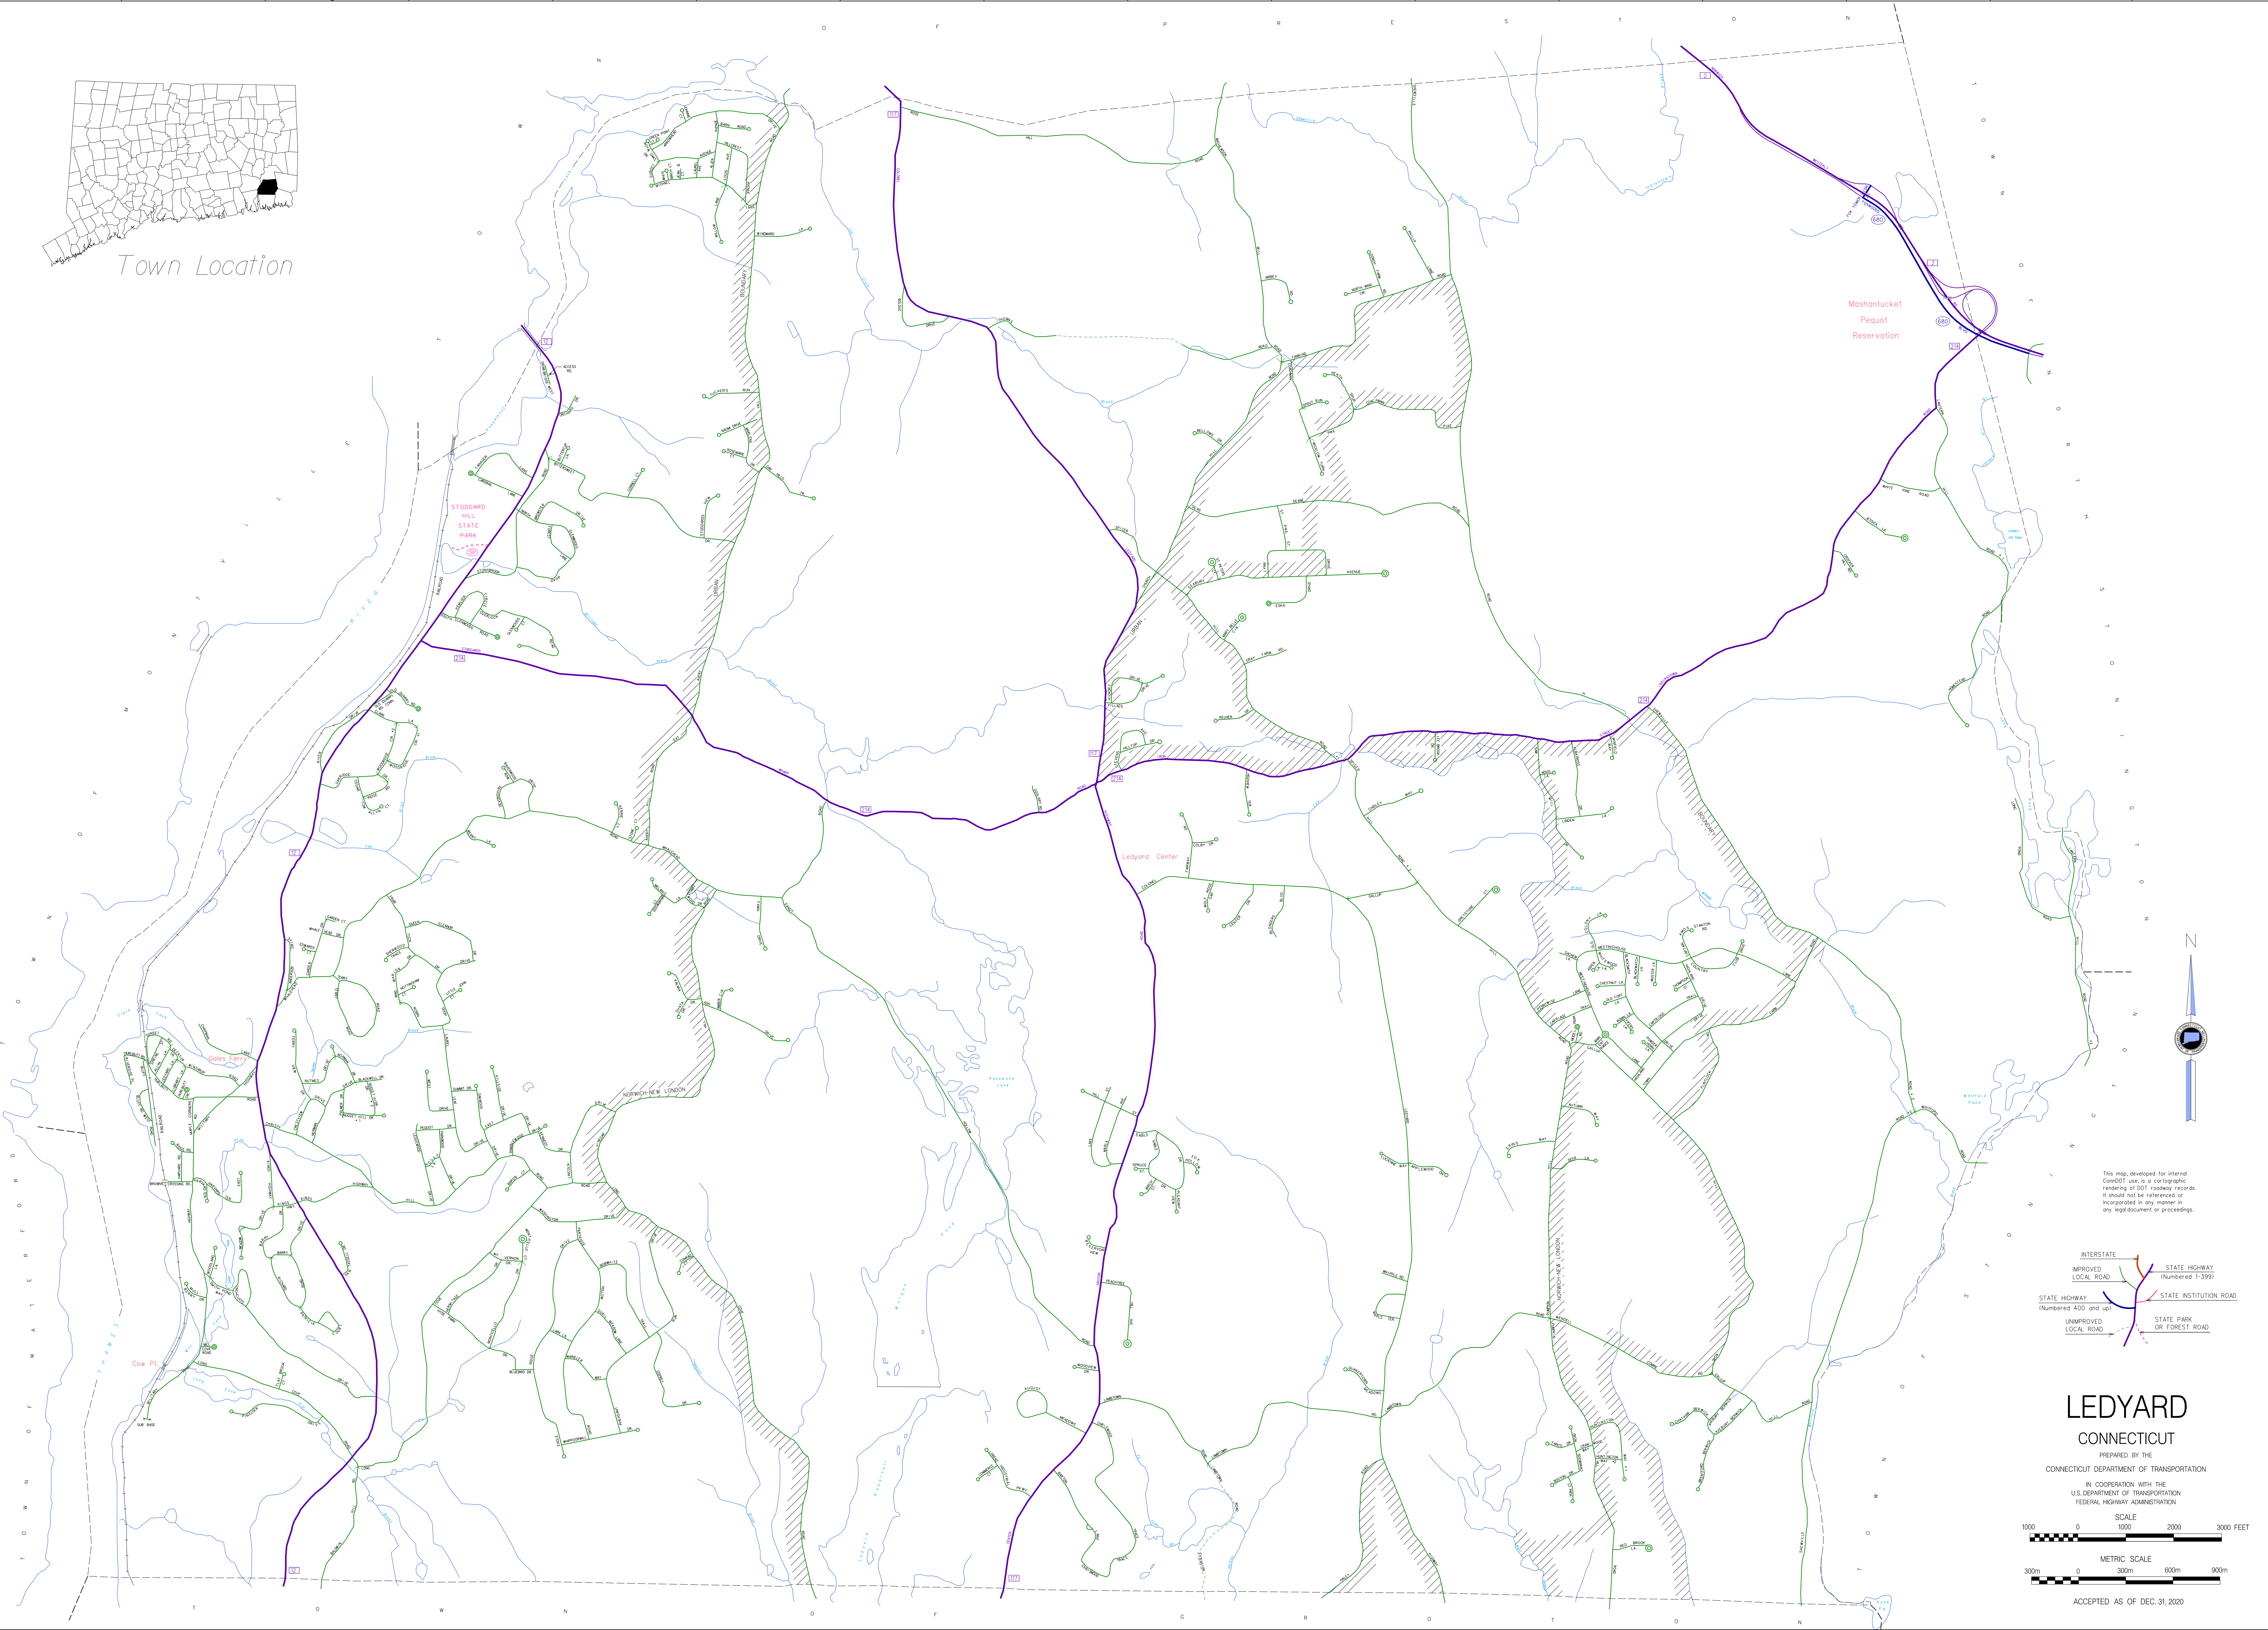

LEDYARD CONNECTICUT

PREPARED BY THE CONNECTICUT DEPARTMENT OF TRANSPORTATION
IN COOPERATION WITH THE U.S. DEPARTMENT OF TRANSPORTATION FEDERAL HIGHWAY ADMINISTRATION

ACCEPTED AS OF DEC. 31, 2020