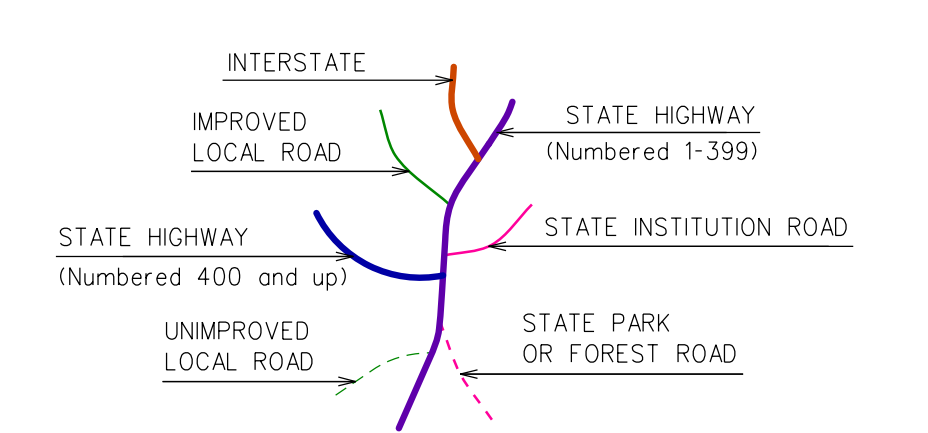

LEDYARD CONNECTICUT

PREPARED BY THE CONNECTICUT DEPARTMENT OF TRANSPORTATION
IN COOPERATION WITH THE U.S. DEPARTMENT OF TRANSPORTATION FEDERAL HIGHWAY ADMINISTRATION

ACCEPTED AS OF DEC. 31, 2020