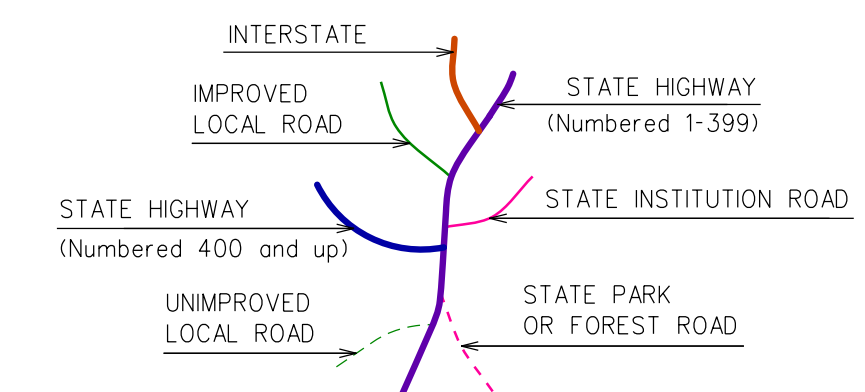

MORRIS CONNECTICUT

PREPARED BY THE
CONNECTICUT DEPARTMENT OF TRANSPORTATION
IN COOPERATION WITH THE
U.S. DEPARTMENT OF TRANSPORTATION
FEDERAL HIGHWAY ADMINISTRATION

ACCEPTED AS OF DEC. 31, 2020