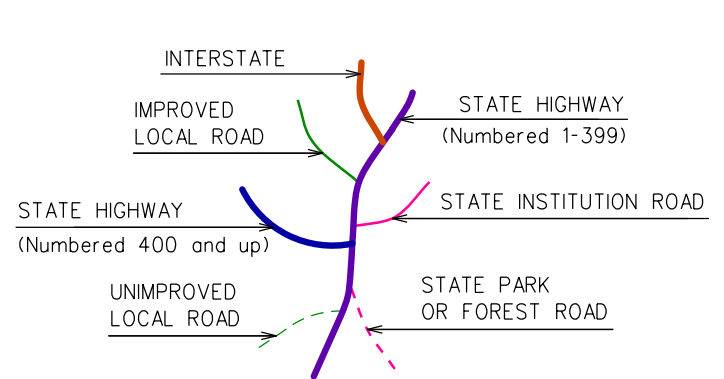

NEW HAVEN

CONNECTICUT

PREPARED BY THE
CONNECTICUT DEPARTMENT OF TRANSPORTATION
IN COOPERATION WITH THE
U.S. DEPARTMENT OF TRANSPORTATION
FEDERAL HIGHWAY ADMINISTRATION