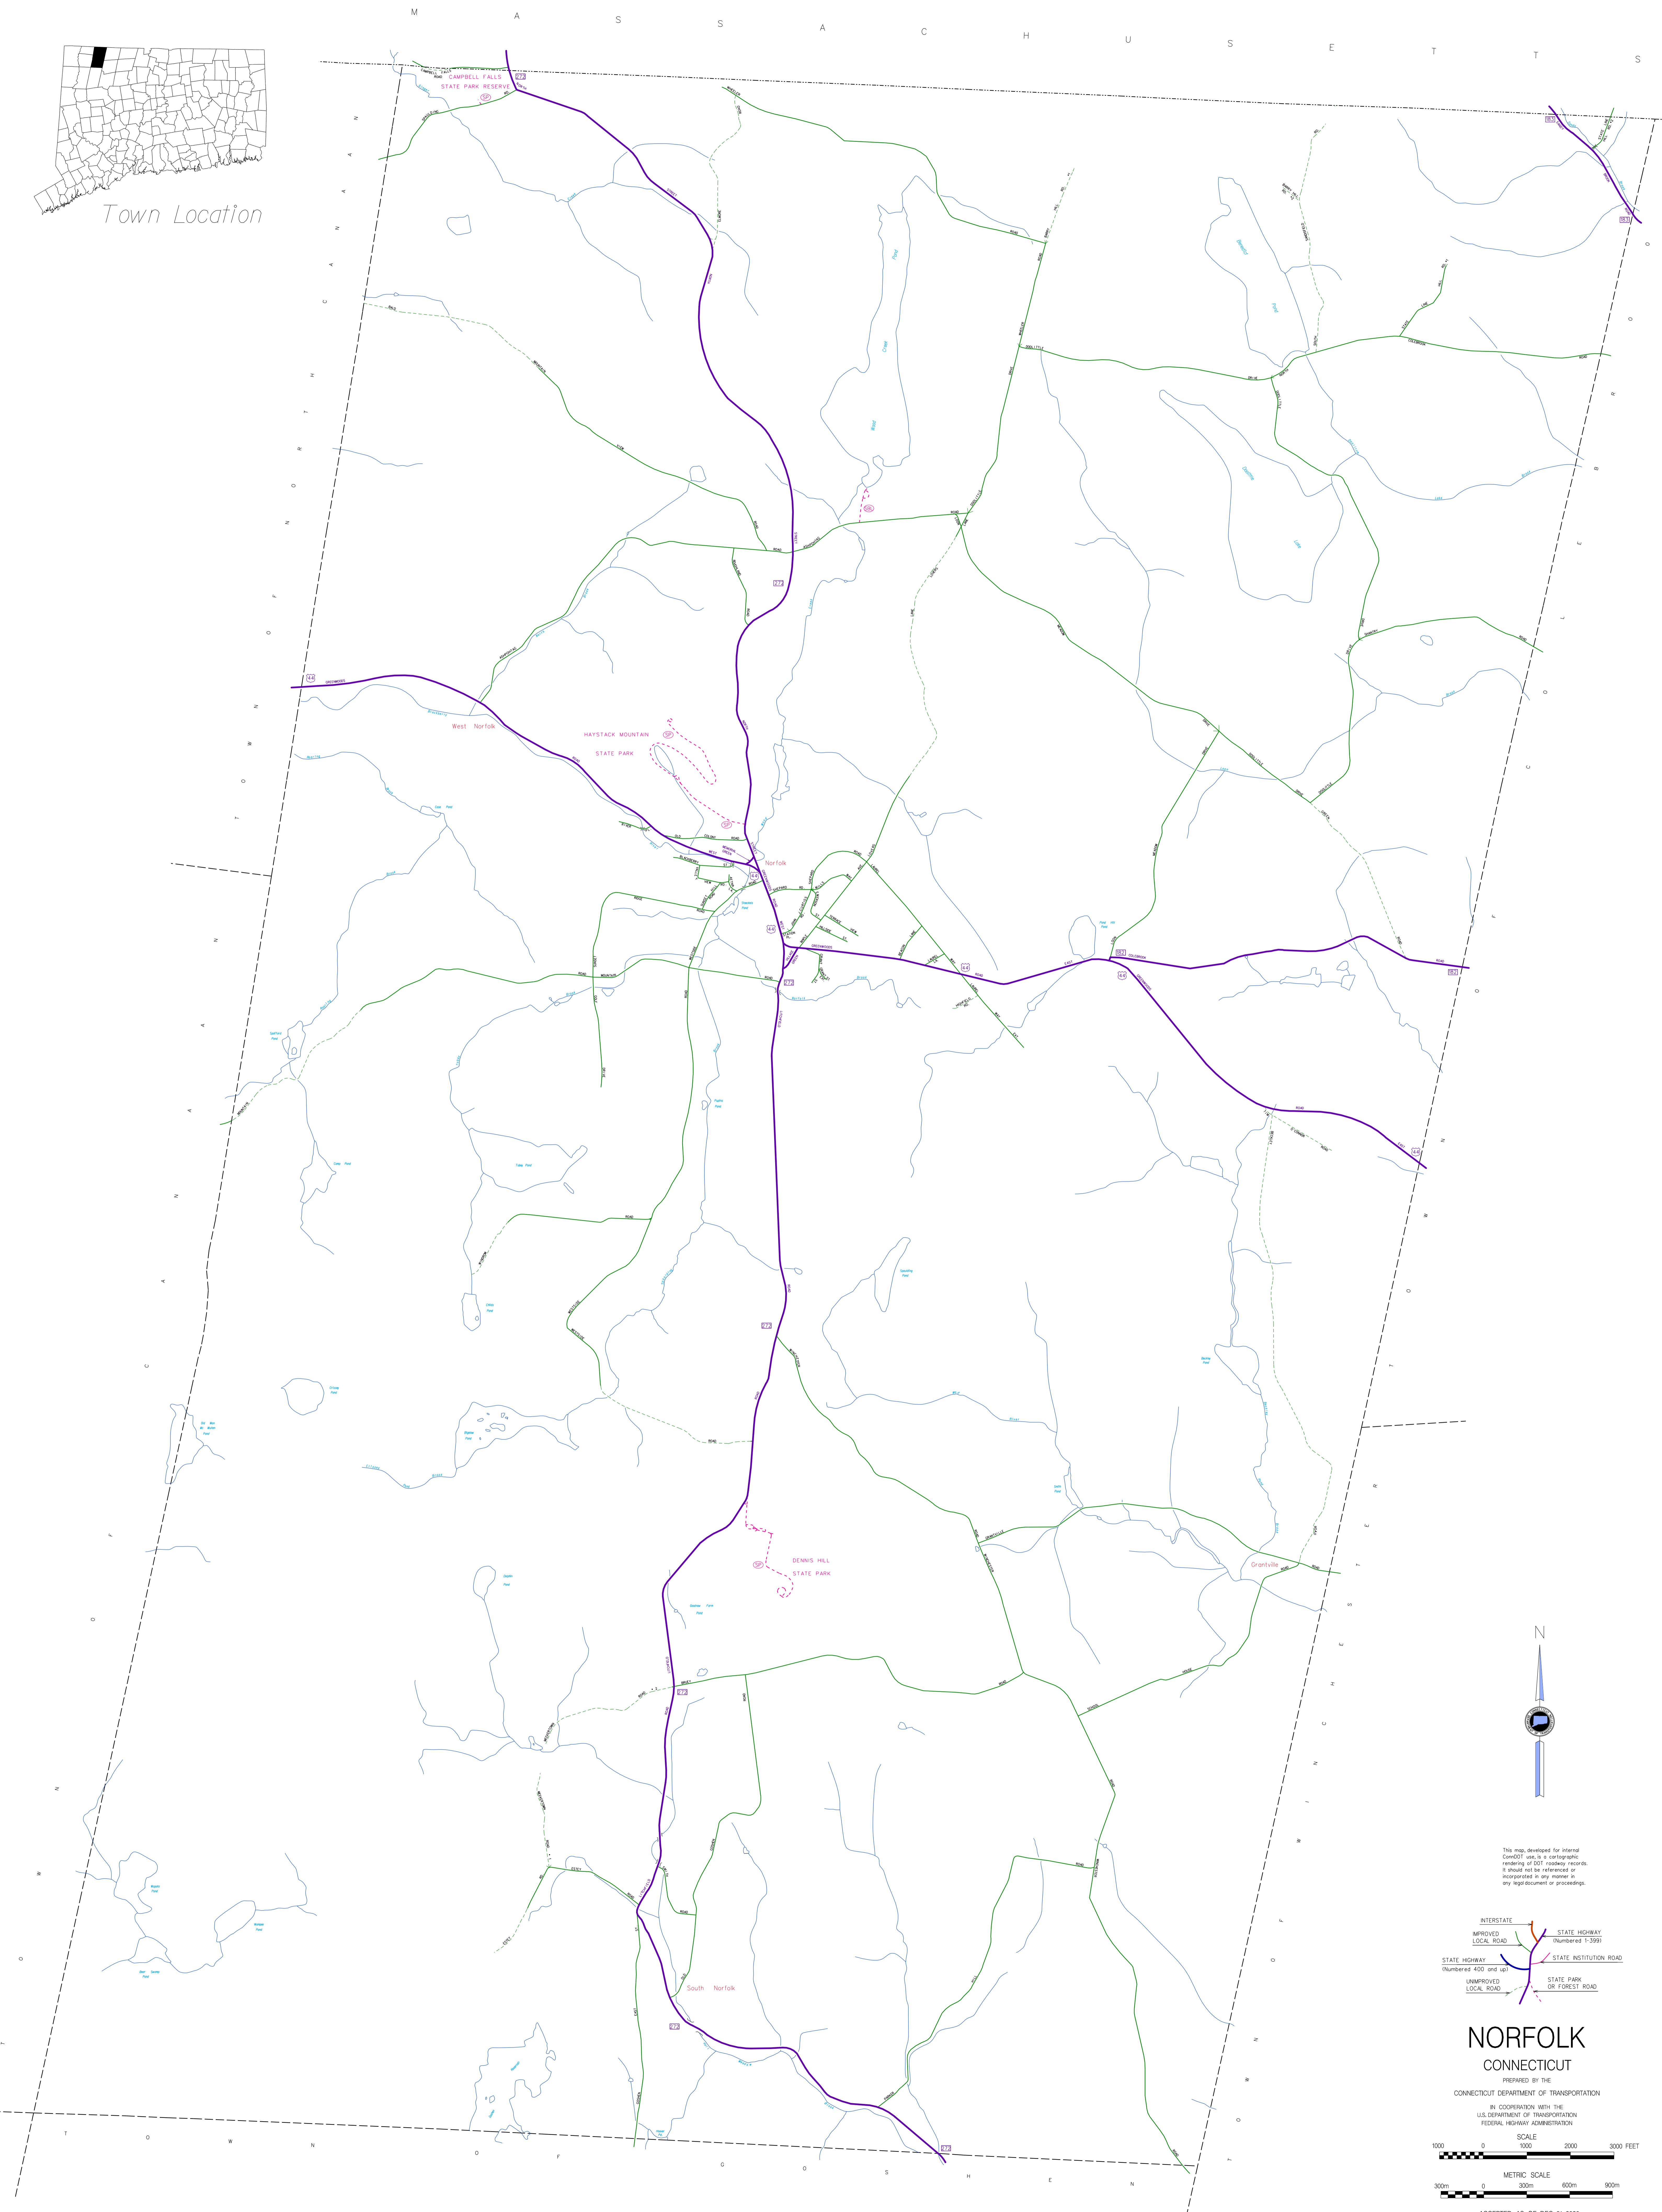

Town Location

NORFOLK CONNECTICUT

PREPARED BY THE CONNECTICUT DEPARTMENT OF TRANSPORTATION

IN COOPERATION WITH THE U.S. DEPARTMENT OF TRANSPORTATION FEDERAL HIGHWAY ADMINISTRATION

ACCEPTED AS OF DEC. 31, 2020