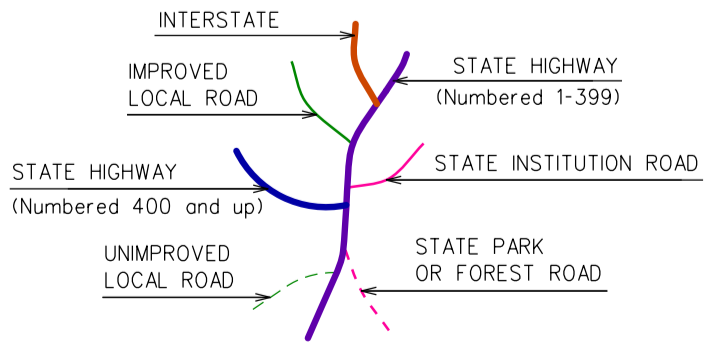

NORFOLK CONNECTICUT

PREPARED BY THE CONNECTICUT DEPARTMENT OF TRANSPORTATION

IN COOPERATION WITH THE U.S. DEPARTMENT OF TRANSPORTATION FEDERAL HIGHWAY ADMINISTRATION