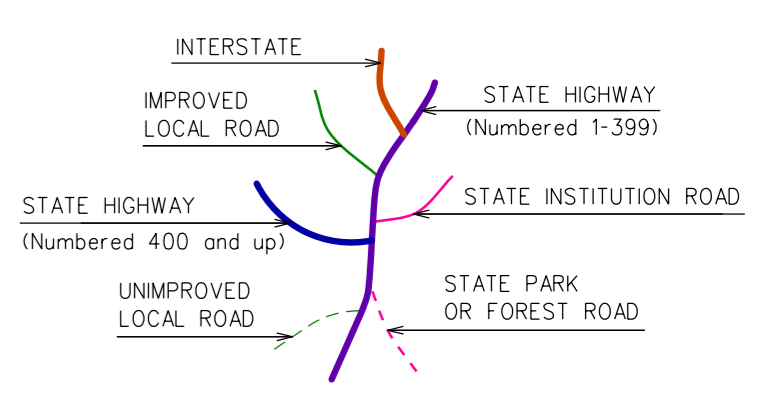

OXFORD CONNECTICUT

PREPARED BY THE CONNECTICUT DEPARTMENT OF TRANSPORTATION IN COOPERATION WITH THE U.S. DEPARTMENT OF TRANSPORTATION FEDERAL HIGHWAY ADMINISTRATION