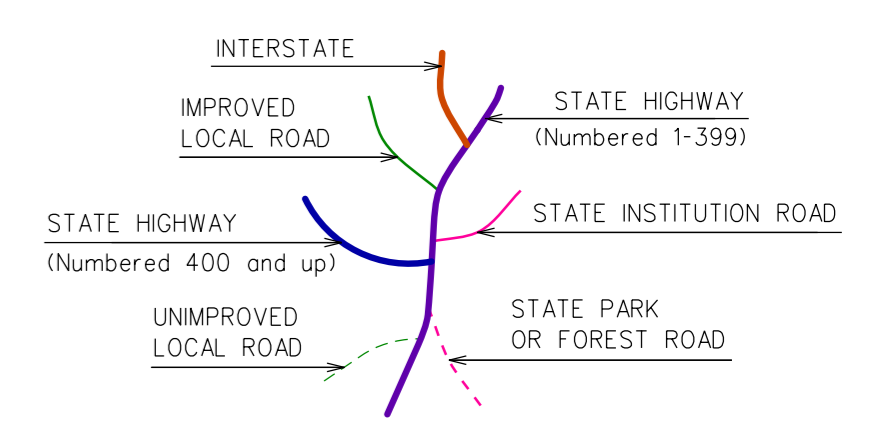

Town Location