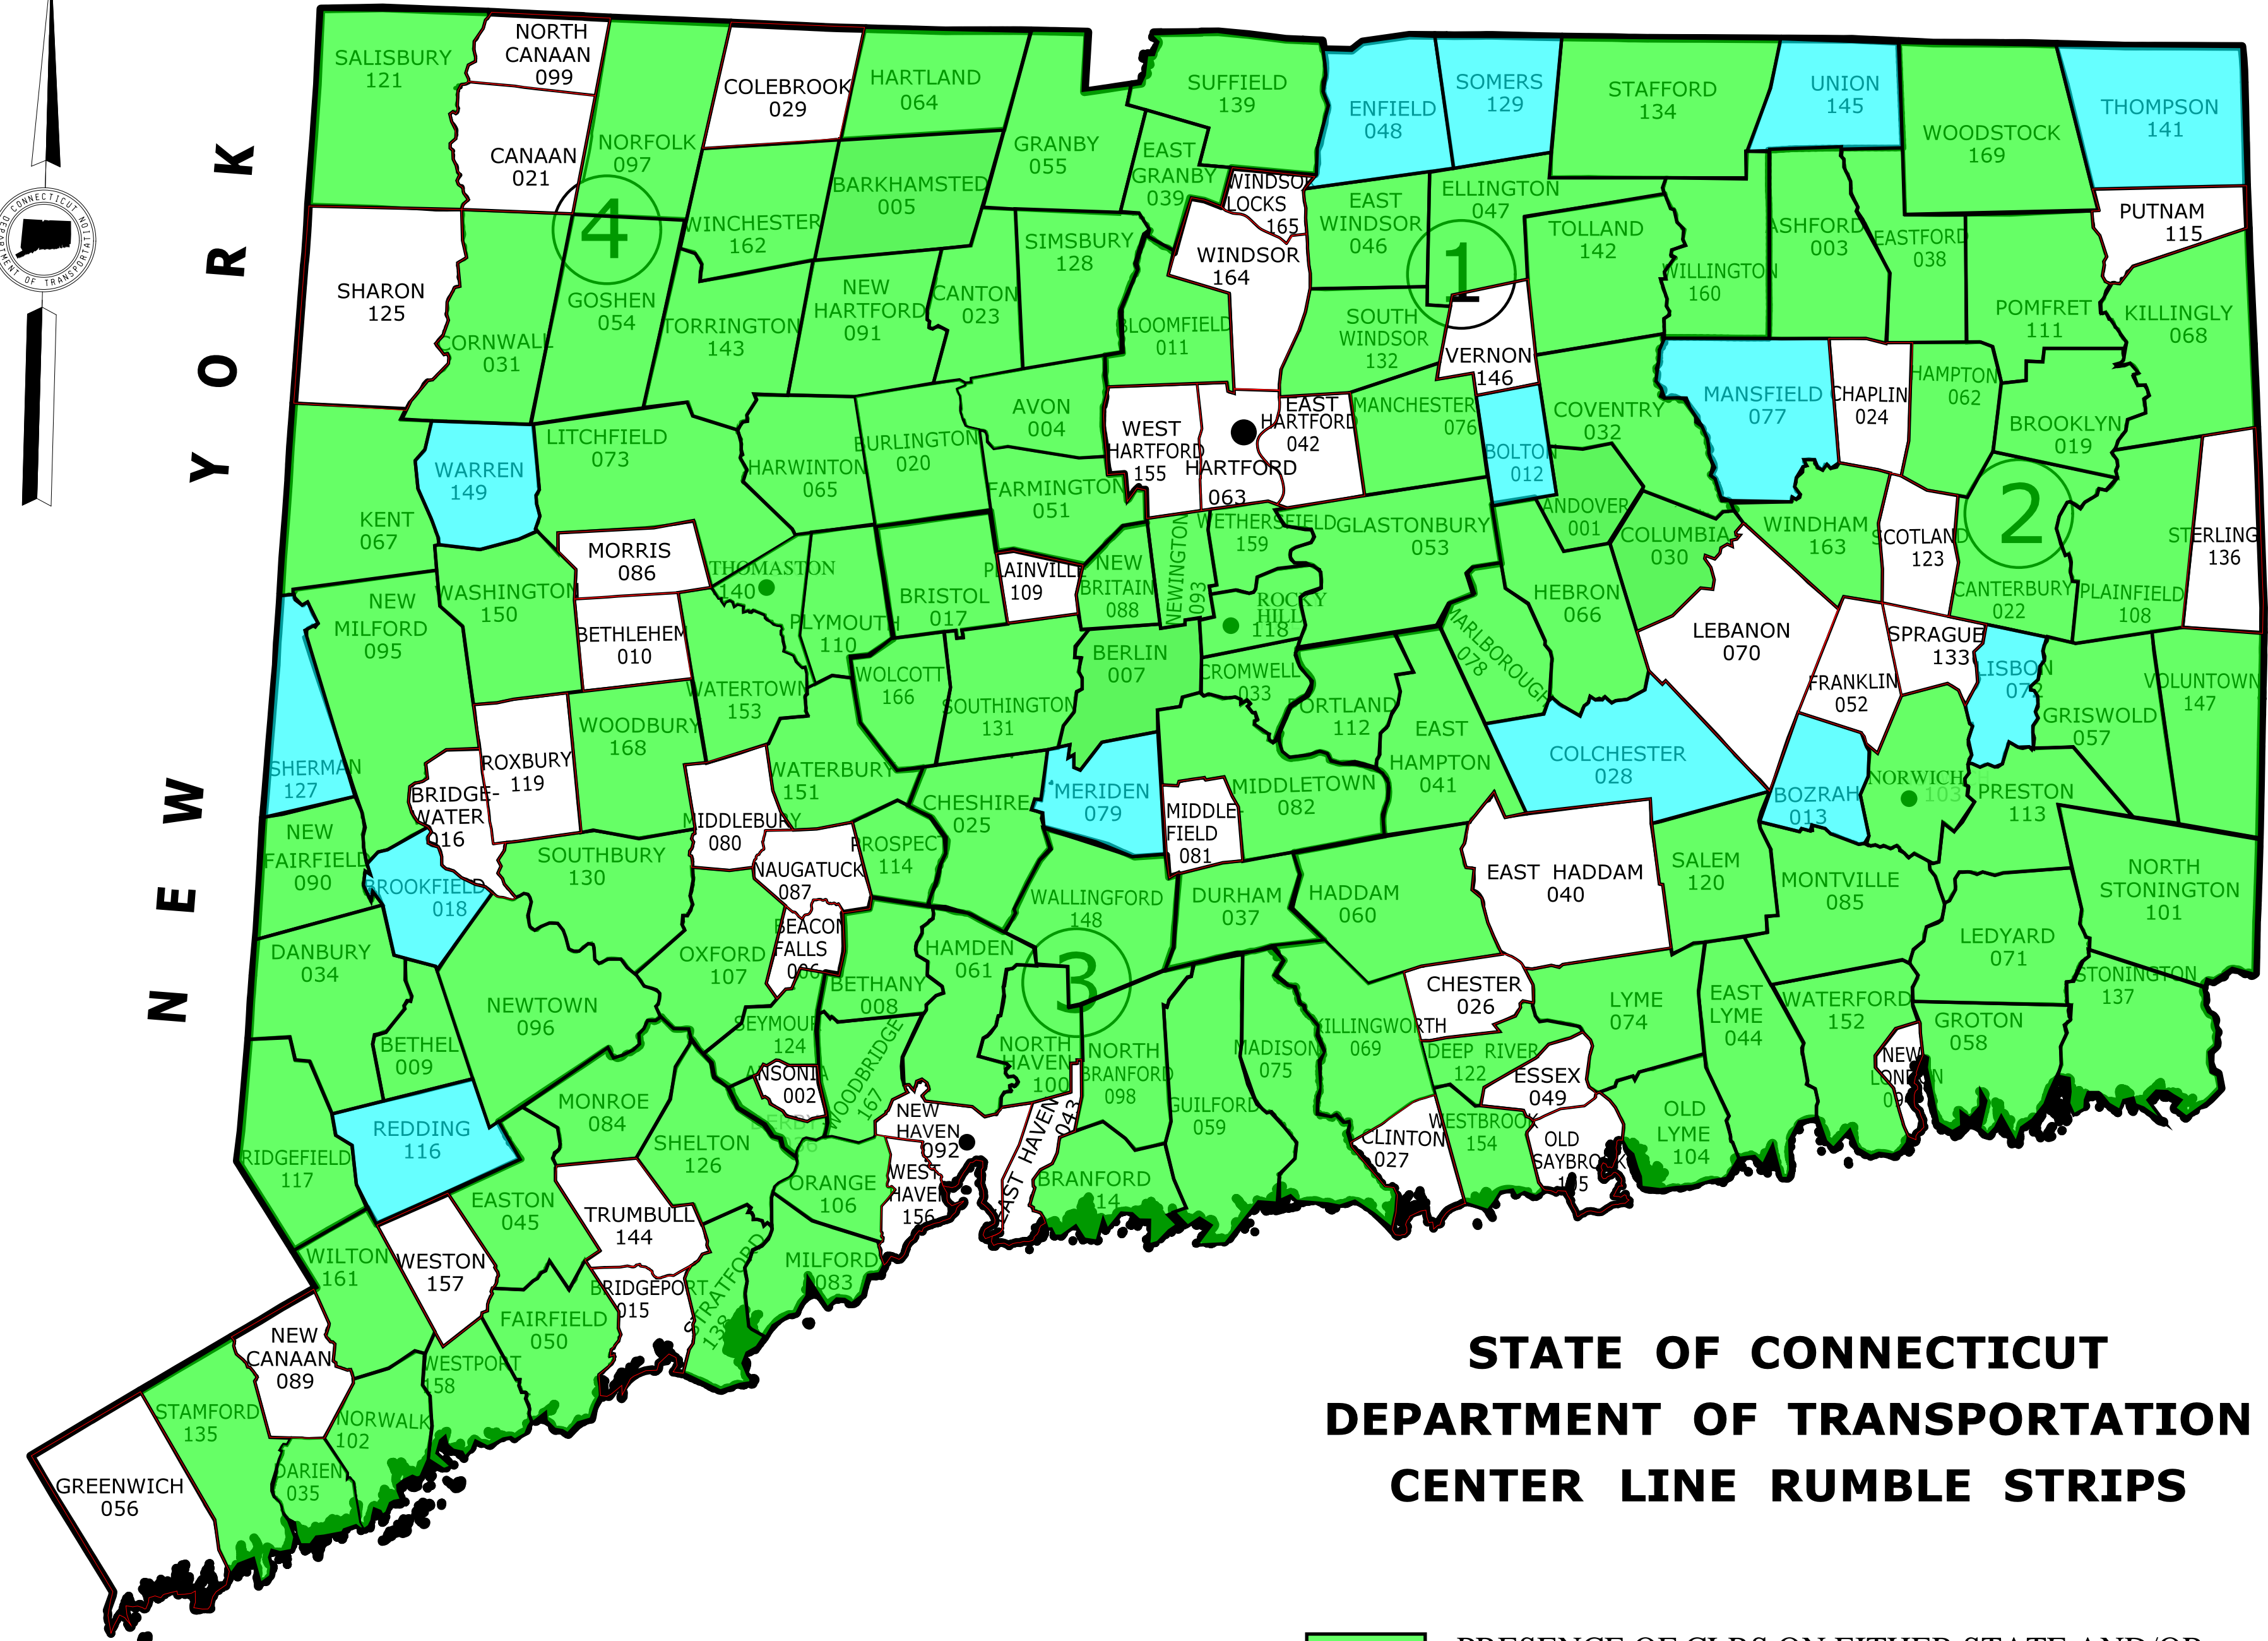

M A S S A C H U S E T T S

N E W Y O R K

R H O D E I S L A N D

**STATE OF CONNECTICUT  
DEPARTMENT OF TRANSPORTATION  
CENTER LINE RUMBLE STRIPS**

- PRESENCE OF CLRS ON EITHER STATE AND/OR TOWN OWNED/MAINTAINED ROADWAY
- PROGRAMMED FOR CLRS
- NO CLRS PROGRAMMED TO DATE